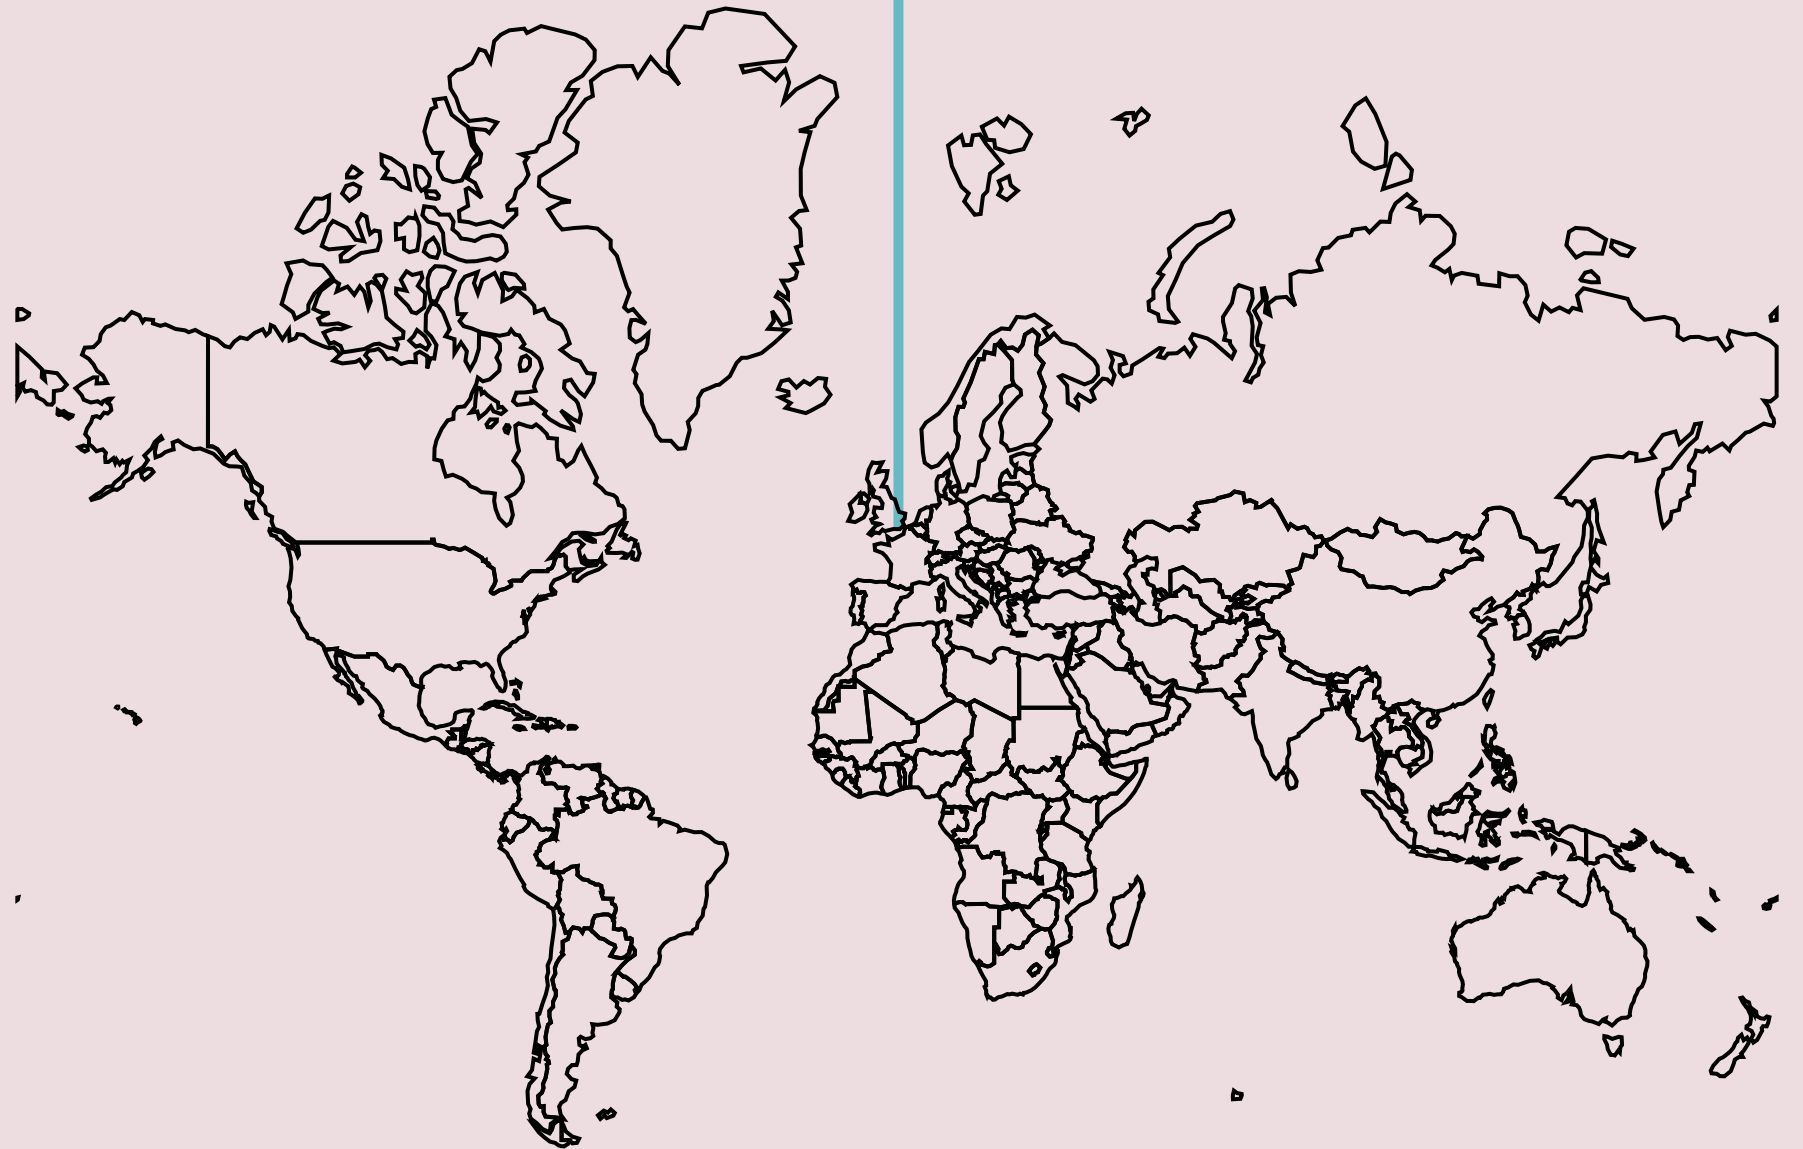

Endurancelife Sussex - Marathon 2025

Click on website and map at bottom. For all events visit gbud.in/w7f

Months

J

F

M

A

M

J

J

A

S

O

N

D

Sports

Endurancelife Sussex

Marathon

Eastbourne, United Kingdom

Sat, 8 Mar

<https://www.endurancelife.com/...>

Open Street Map

Google Map

Mar

Su	M	T	W	T	F	Sa
						1
2	3	4	5	6	7	8
9	10	11	12	13	14	15
16	17	18	19	20	21	22
23	24	25	26	27	28	29
30	31					

<https://gbud.in/w7f>